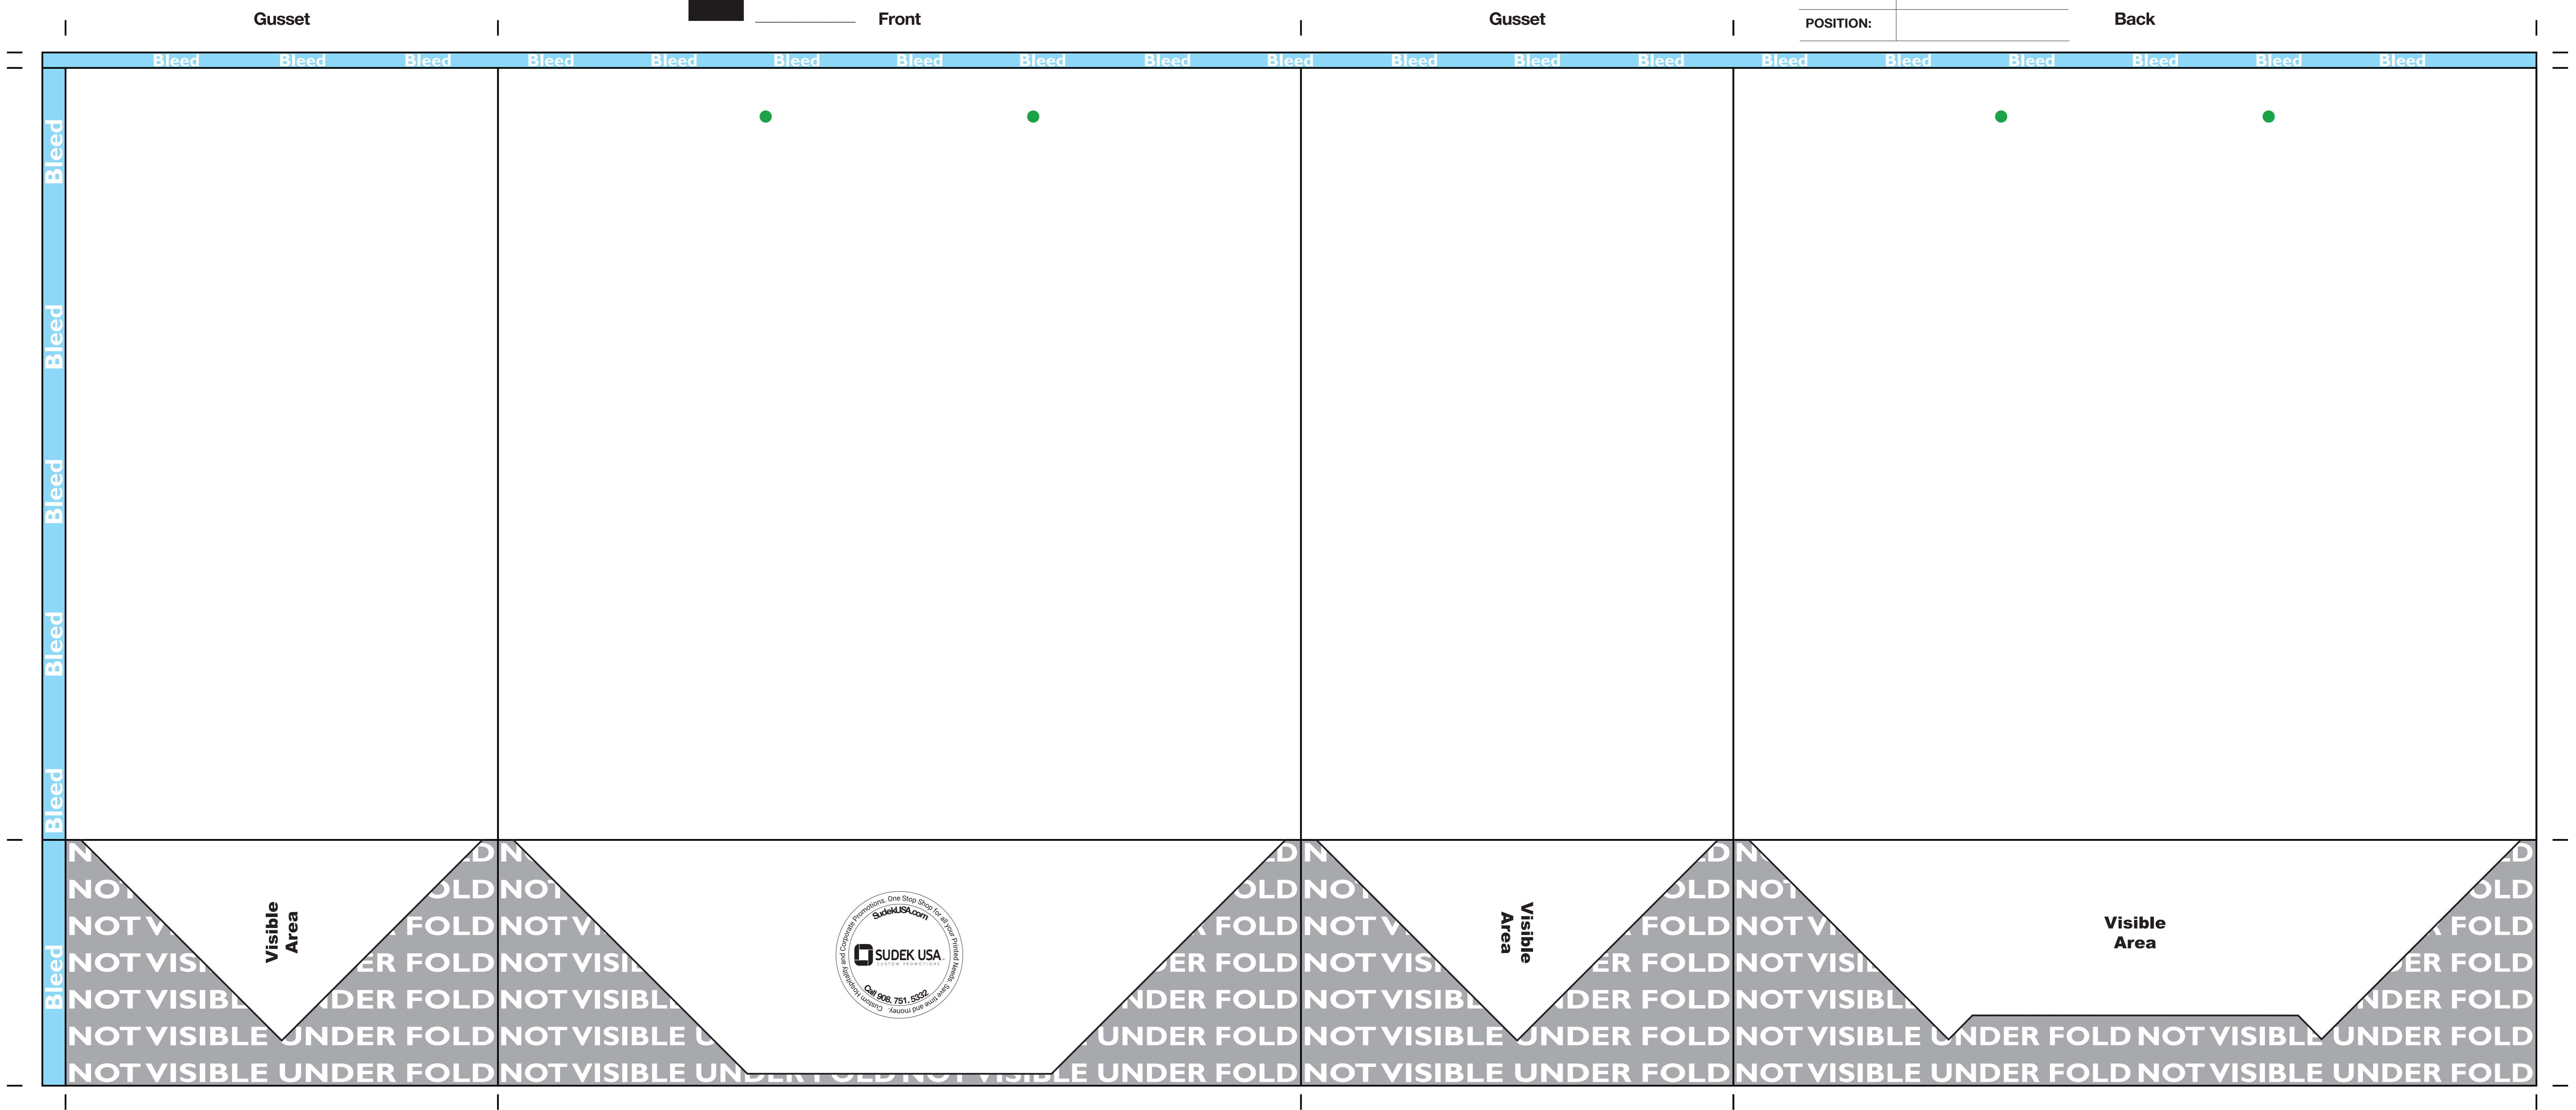

Euro Bags with Rope Handle Size 13" x 7" x 13"

Please specify Pantone colors below. PMS U for matte finish PMS C for glossy finish

PMS PMS CMYK
 PMS PMS

Please specify stock finish

Matte / Dull Finish (Pantone PMS U colors)
 Glossy / Shiny Finish (Pantone PMS C colors)

Please specify handles below

White  Position of the holes for handles - Will not print Position of the holes for handles - Green will not print
 Black **Front**

IMPORTANT NOTICE:

The colors appearing on this PDF proof are not color-calibrated but represent the colors to be used on press. If there is anything wrong with these colors, do not approve this proof. Please check and double-check this proof: all colors, graphics, copy, punctuation, and spelling. It is only to be approved if all elements of your job are absolutely correct. Final correctness is your sole responsibility. Once you have approved this proof Sudek USA Inc. will not be responsible for any omissions, oversights, or errors.

DATE: _____
 SIGNATURE: _____
 PRINT NAME: _____
 POSITION: _____

Purchase 3 or more different logo products at the same time and receive a 5% discount, order 5 or more products and receive a 10% discount.