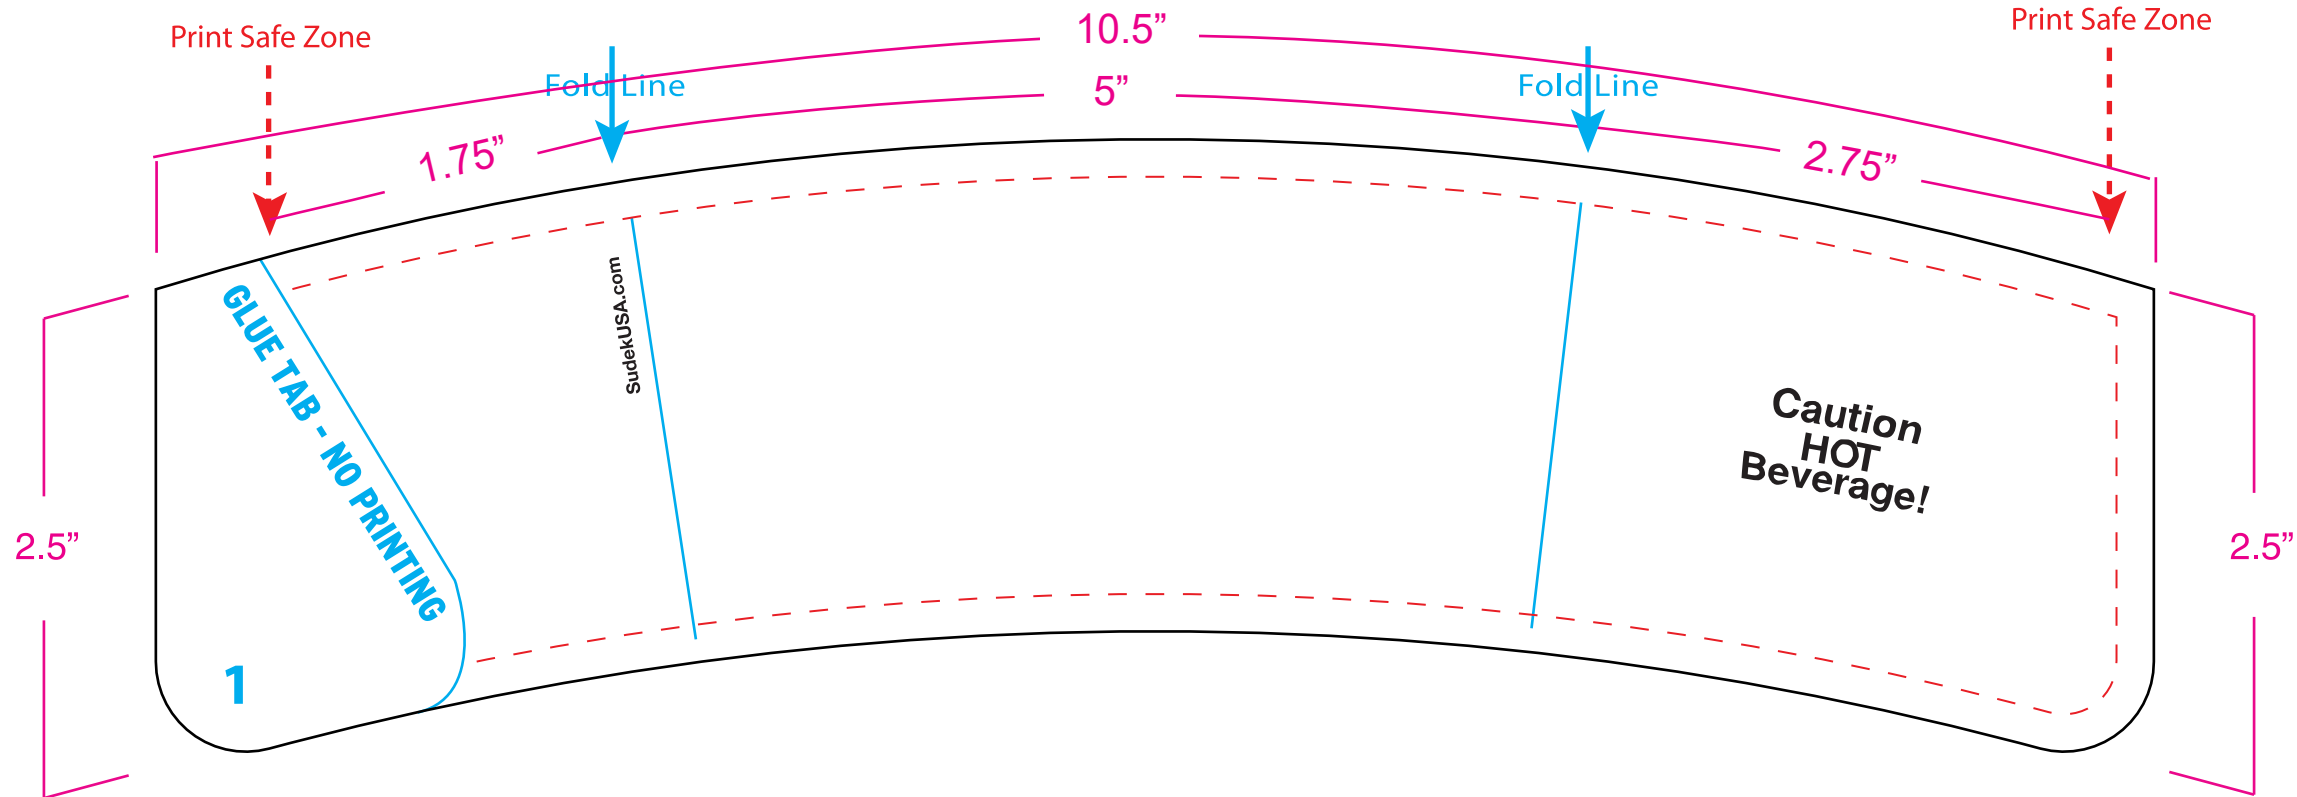

White kraft coffee sleeves for 12 to 24 oz cups

White Color Kraft

Please list Pantone PMS U uncoated / matte colors below

PMS

PMS

PMS

PMS

IMPORTANT NOTICE:

DATE:

SIGNATURE:

PRINT NAME:

POSITION:

Purchase 3 or more different logo products at the same time and receive a 5% discount, order 5 or more products and receive a 10% discount.