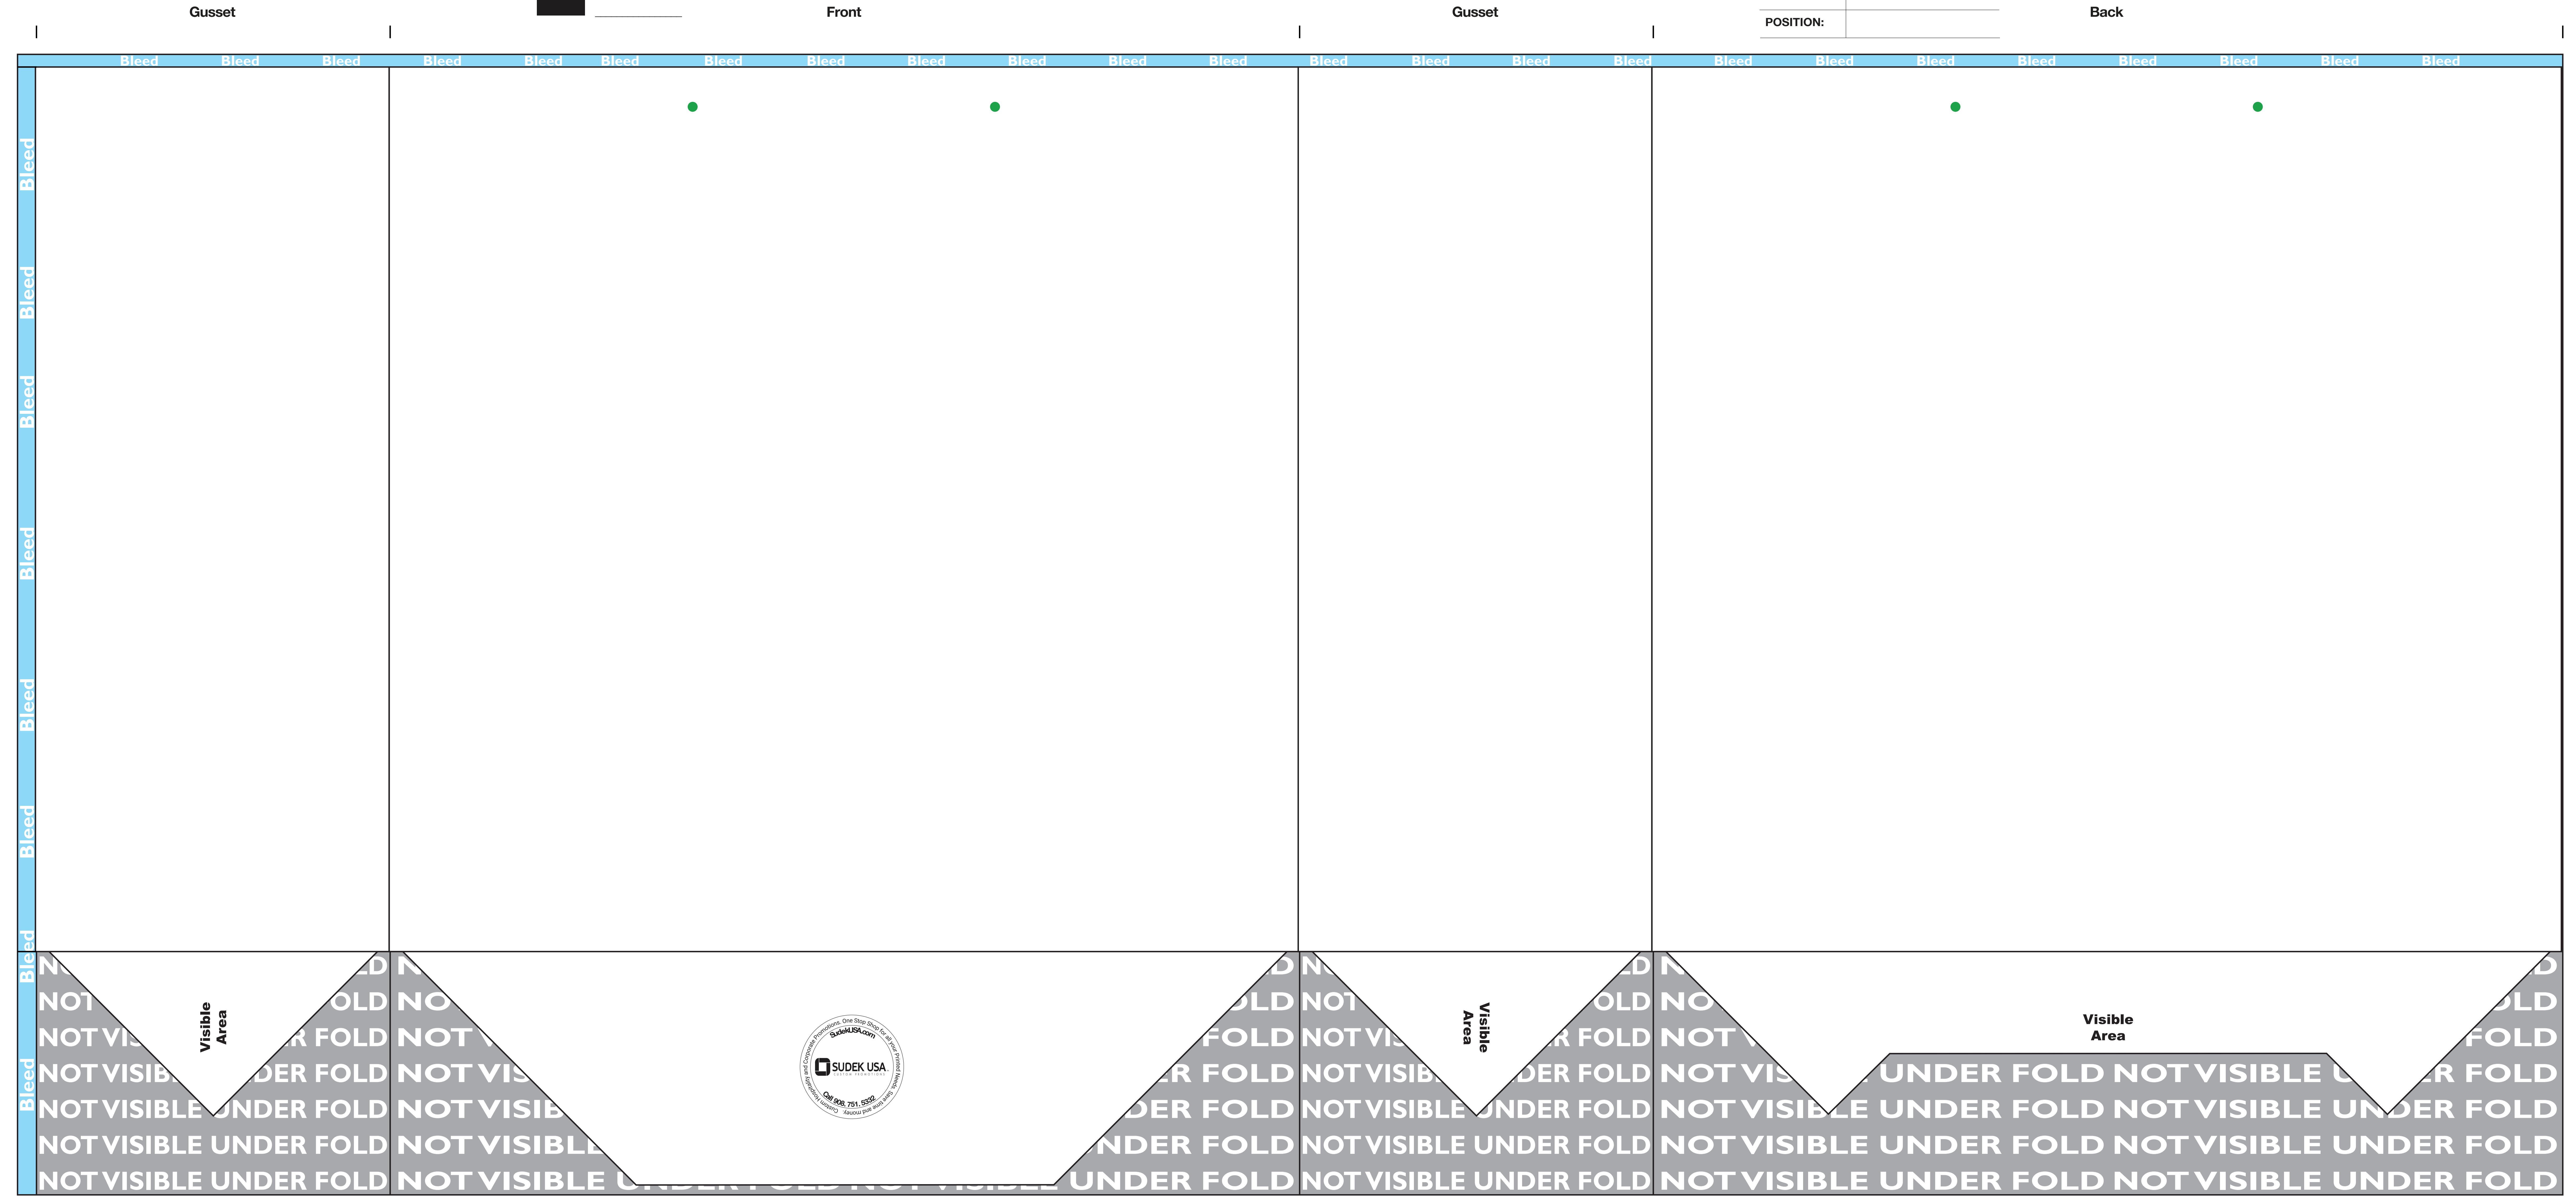

Euro Bags with Rope Handle Size 18" x 7" x 18"

Please specify Pantone colors below. PMS U for matte finish PMS C for glossy finish

<input type="text"/>	PMS	<input type="text"/>	PMS	<input type="text"/>	CMYK
<input type="text"/>	PMS	<input type="text"/>	PMS		

Please specify stock finish

<input type="text"/>	Matte / Dull Finish (Pantone PMS U colors)
<input type="text"/>	Glossy / Shiny Finish (Pantone PMS C colors)

Please specify handles below

<input type="text"/>	White	<input type="checkbox"/>	Position of the holes for handles - Will not print	<input type="checkbox"/>	Position of the holes for handles - Green will not print
<input type="text"/>	Black				

DATE:	<input type="text"/>
SIGNATURE:	<input type="text"/>
PRINT NAME:	<input type="text"/>
POSITION:	<input type="text"/>

Purchase 3 or more different logo products at the same time and receive a 5% discount, order 5 or more products and receive a 10% discount.