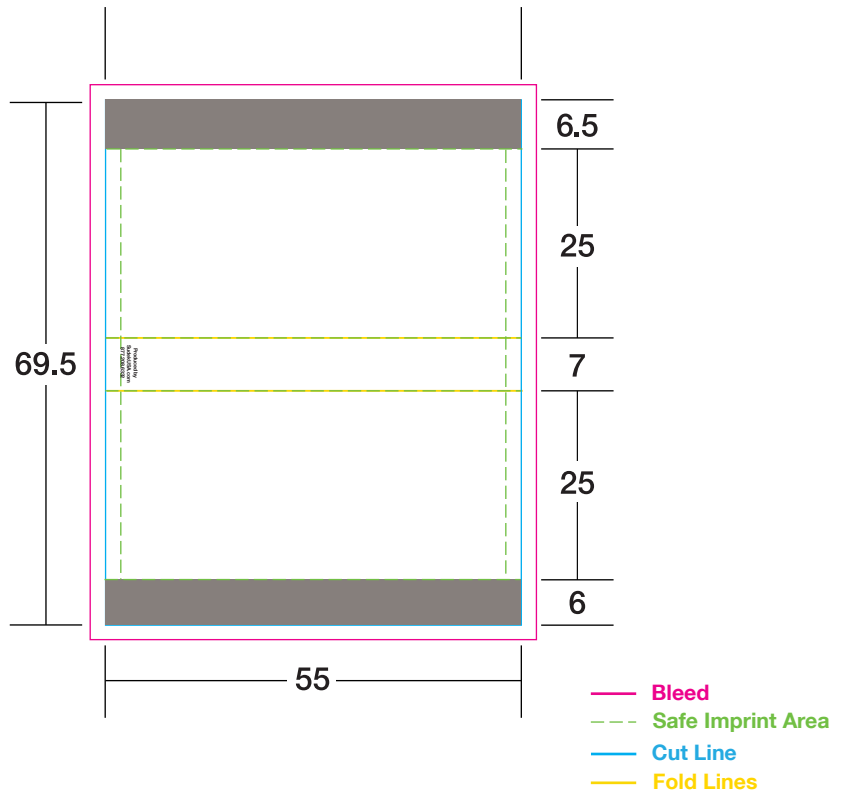

Matchbox Style 1016 IN

All measurements are in millimeters

*****Possible movement of 1 to 2 mm (3/64" to 5/64"), in any direction, during the cutting process.*****

Approximate stock match tip colors

 Black	 White
 Dark Green PMS 357	 Dark Pink PMS 813
 Light Green PMS 355	 Orange PMS 151
 Rust PMS 1675	 Yellow PMS 012
 Dark Brown PMS 1545	 Cyan
 Burgundy PMS 209	 Dark Blue (Reflex Blue)
 Deep Blue PMS 289	 Lavender PMS 2655
 Purple PMS 2592	 Red PMS 032