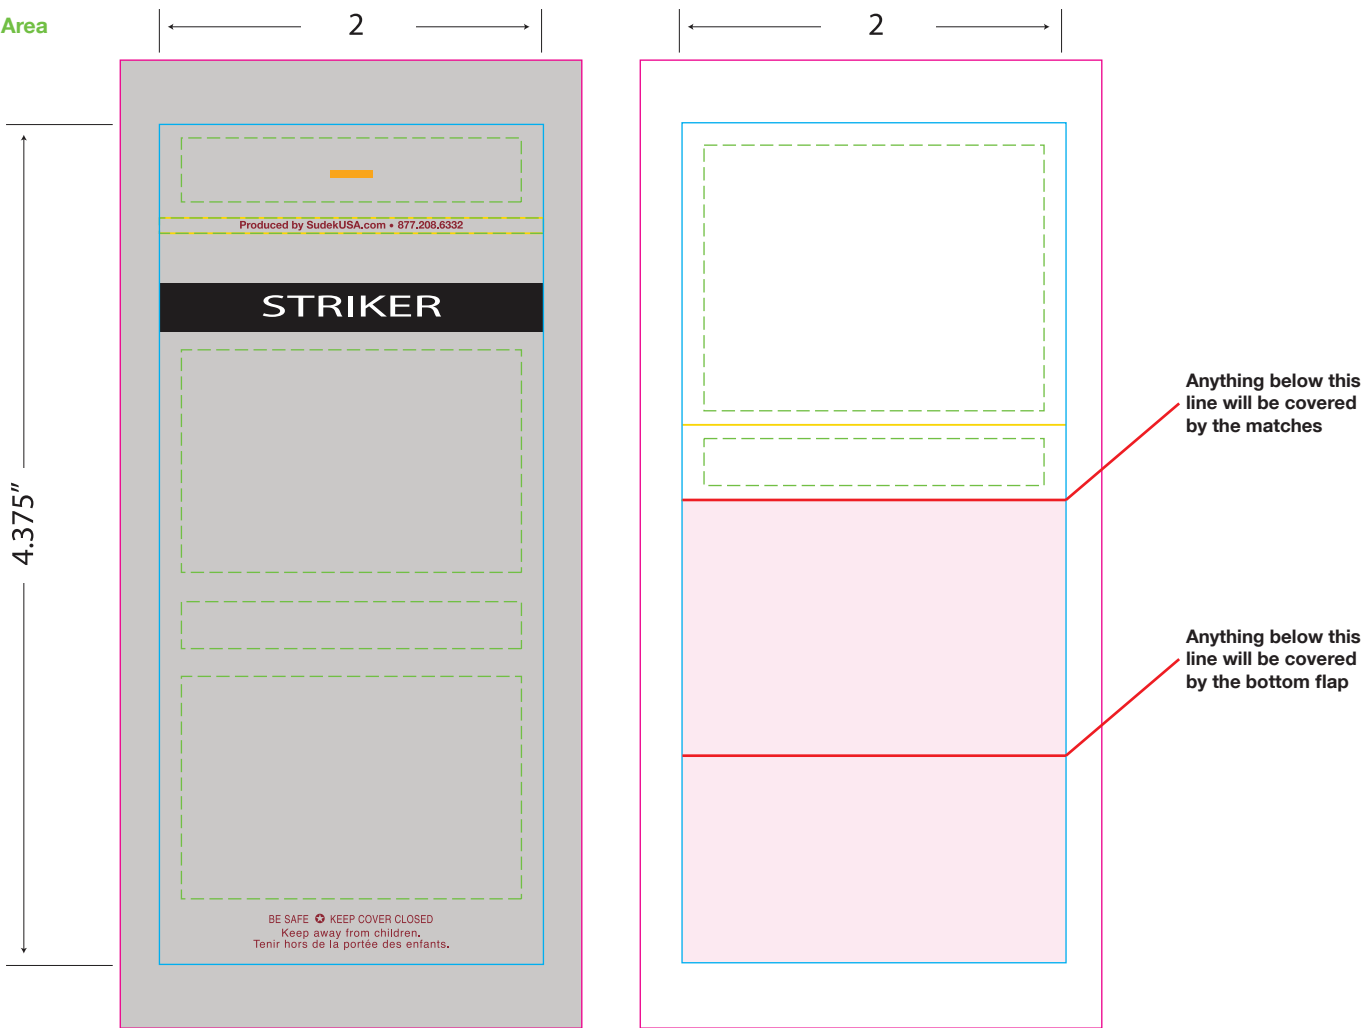

**30 stem Stock 2 color Burgundy on Gray Matchbook All measurements are in inches
Inside could be printed in Black for an additional charge**

- Bleed
- - - Safe Imprint Area
- Cut Line
- Fold Lines
- Staple