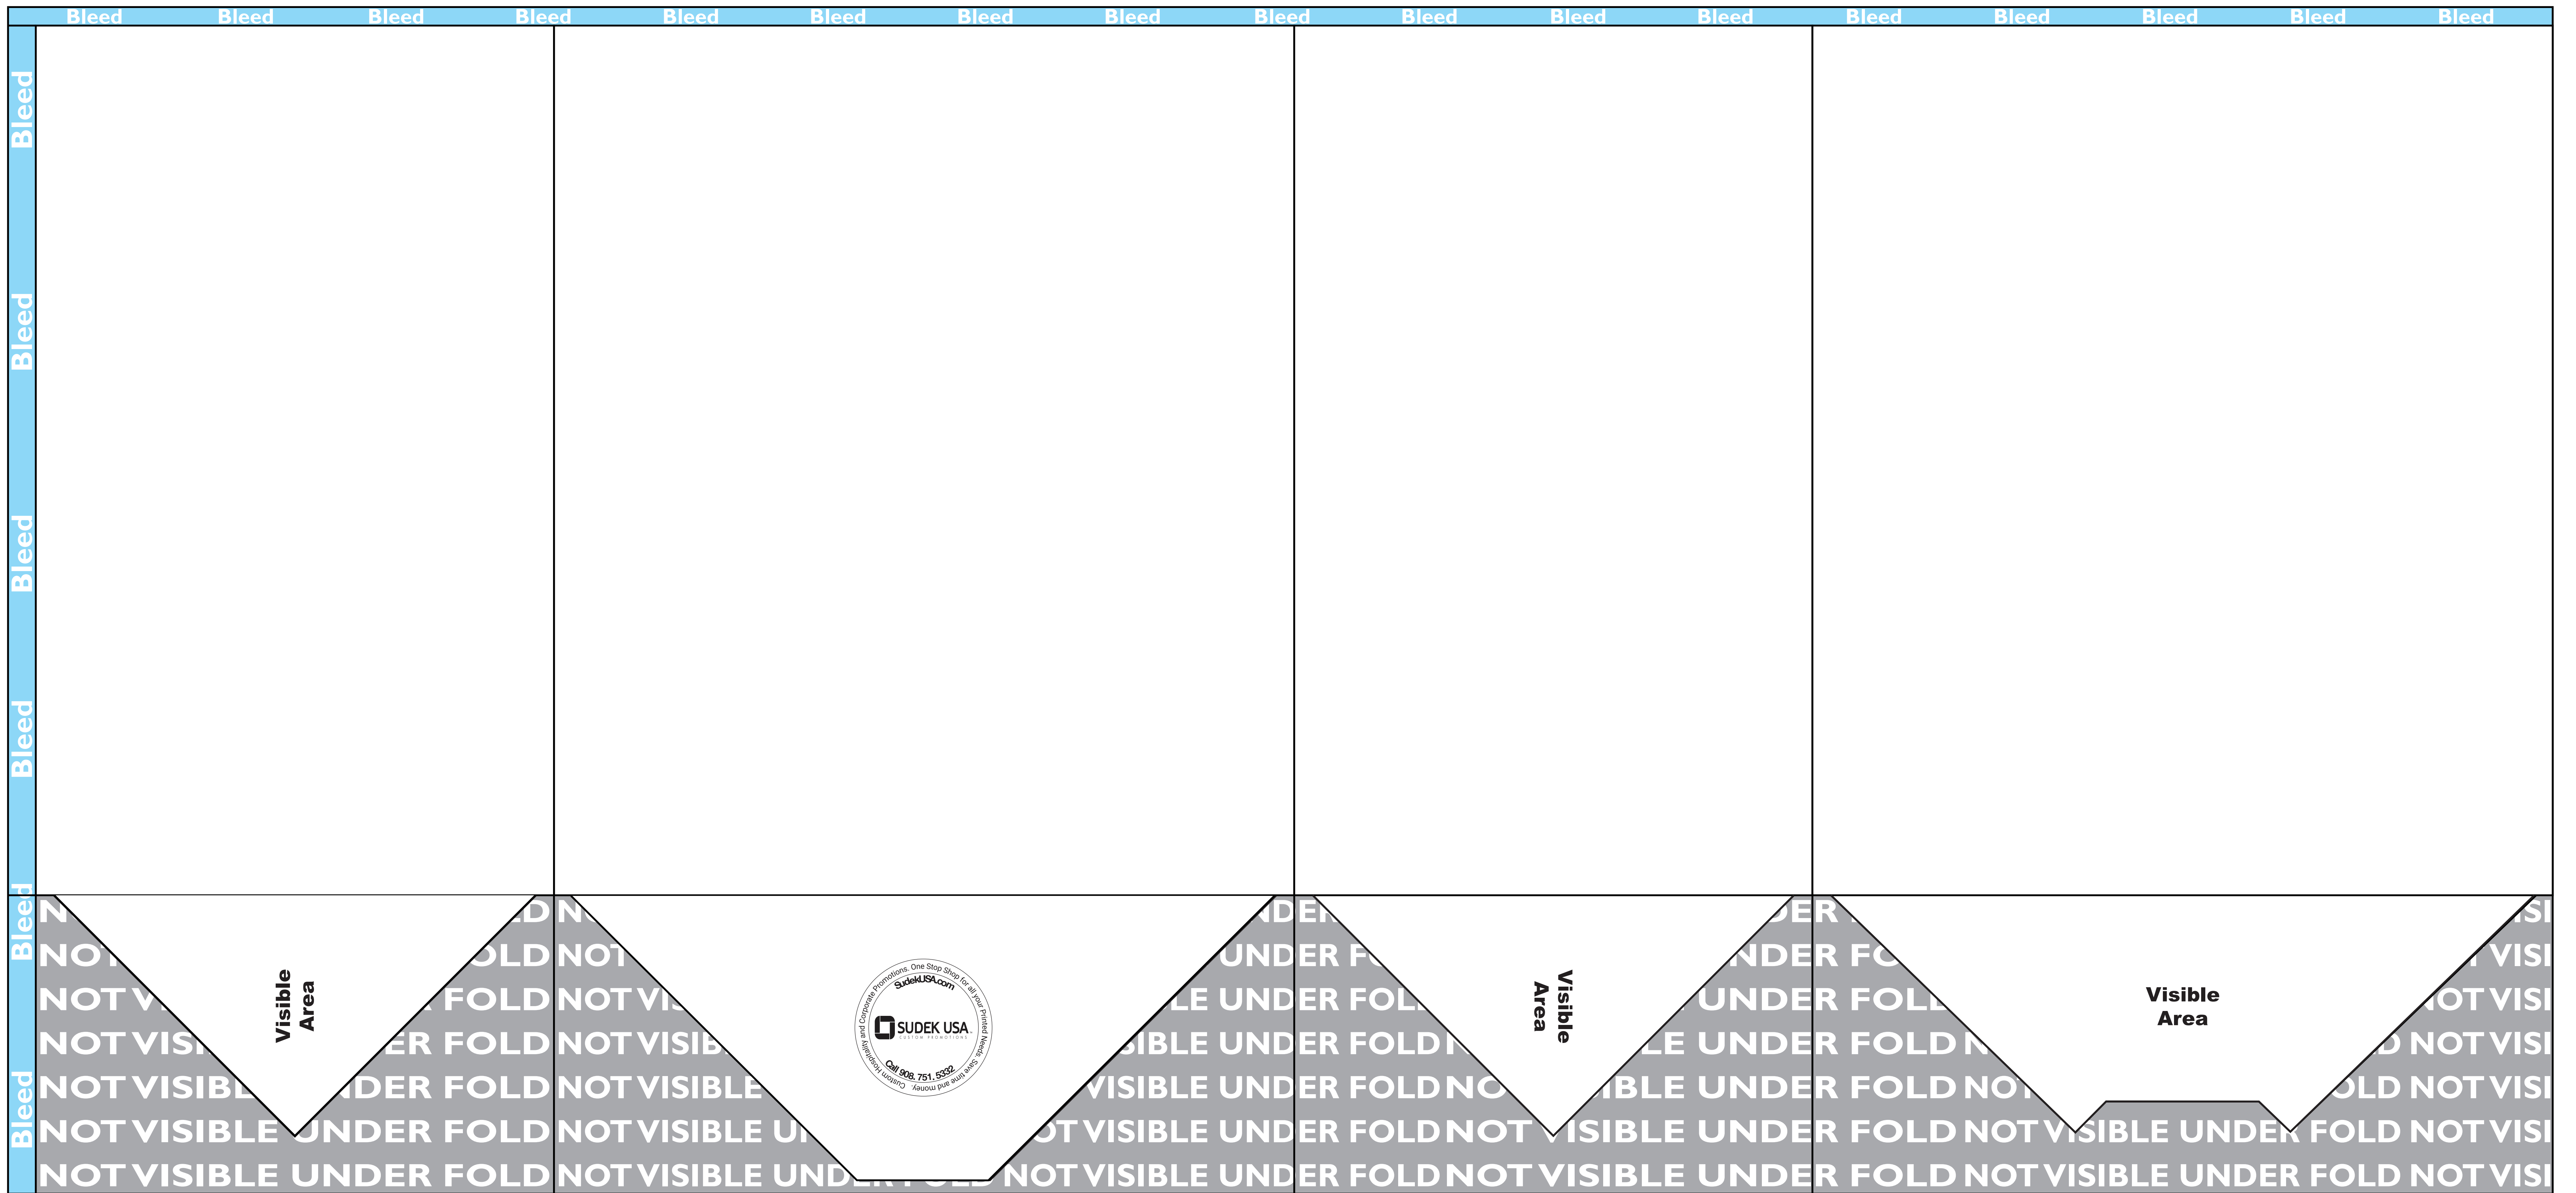

White Kraft Bag 10" x 7" x 12" Size Template with Twisted Paper handles

Please specify Pantone PMS U uncoated / matte colors below

Color selection boxes for PMS colors

Please specify stock color of the bag handles below

Color selection boxes for stock colors: White, Red, Black, Natural brown kraft

IMPORTANT NOTICE: The colors appearing on this PDF proof are not color-calibrated but represent the colors to be used on press...

Form for signature and contact information: DATE, SIGNATURE, PRINT NAME, POSITION

Gusset

Front

Gusset

Back

SudekUSA.com

Natural Brown Kraft Bag 10" x 7" x 12" Size Template with Twisted Paper handles

Please specify Pantone PMS U uncoated / matte colors below