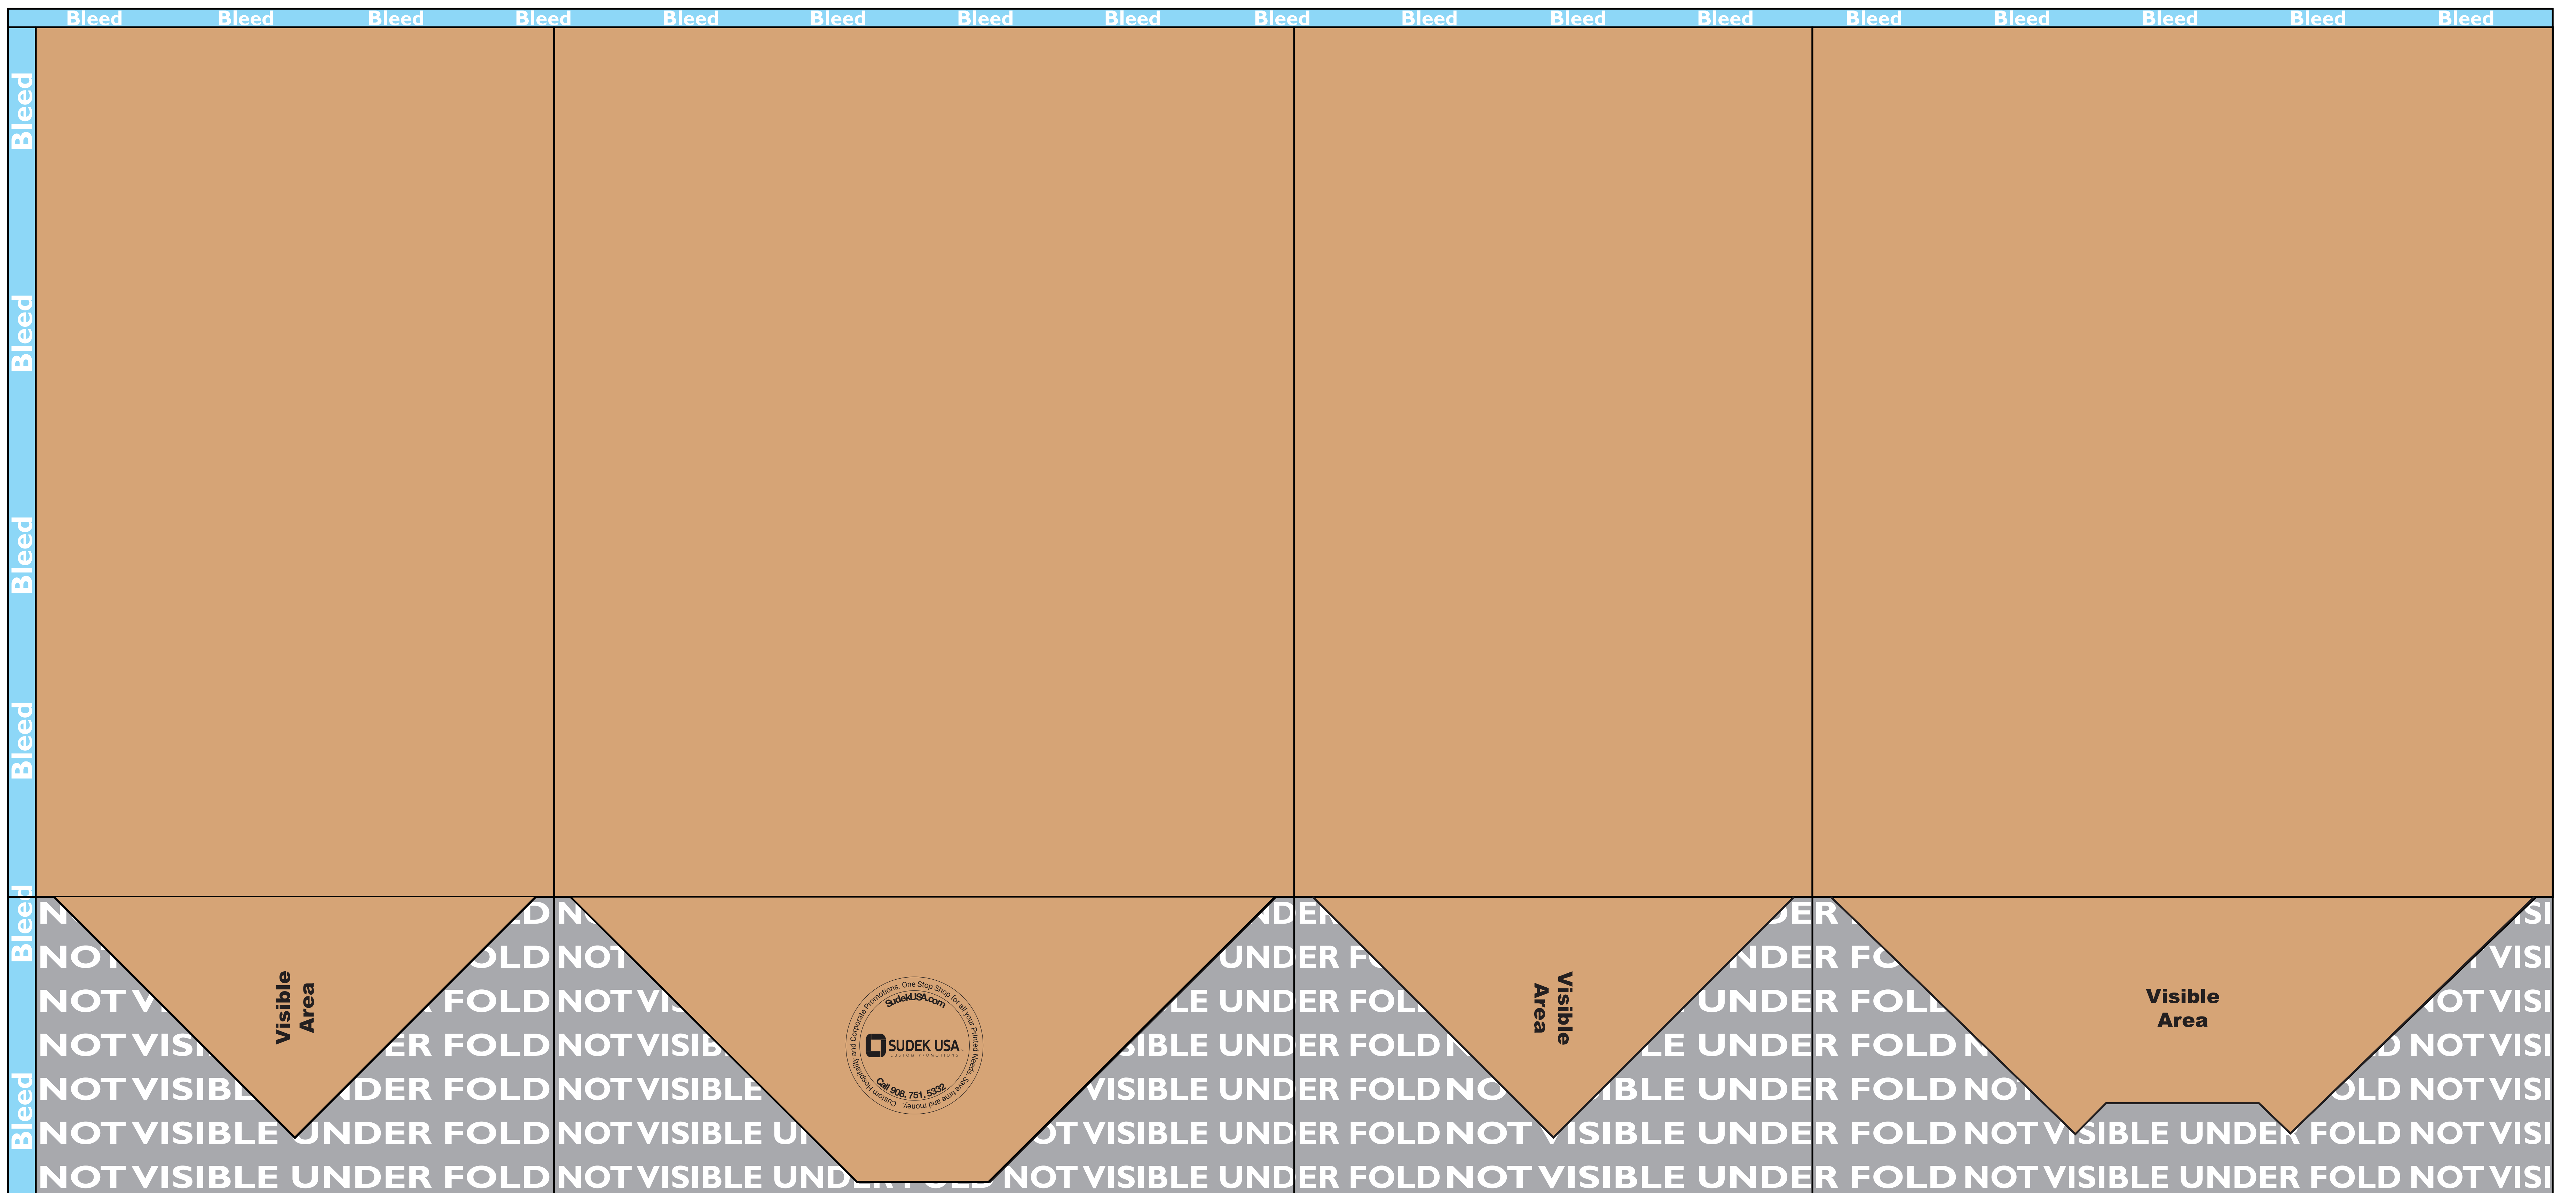

Natural Brown Kraft Bag 10" x 7" x 12" Size Template with Twisted Paper handles

Please specify Pantone PMS U uncoated / matte colors below

Color selection boxes for PMS colors

Please specify stock color of the bag handles below

Color selection boxes for stock colors: White, Red, Black, Natural brown kraft

IMPORTANT NOTICE: The colors appearing on this PDF proof are not color-calibrated but represent the colors to be used on press...

Form for signature and contact information: DATE, SIGNATURE, PRINT NAME, POSITION

Gusset

Front

Gusset

Back