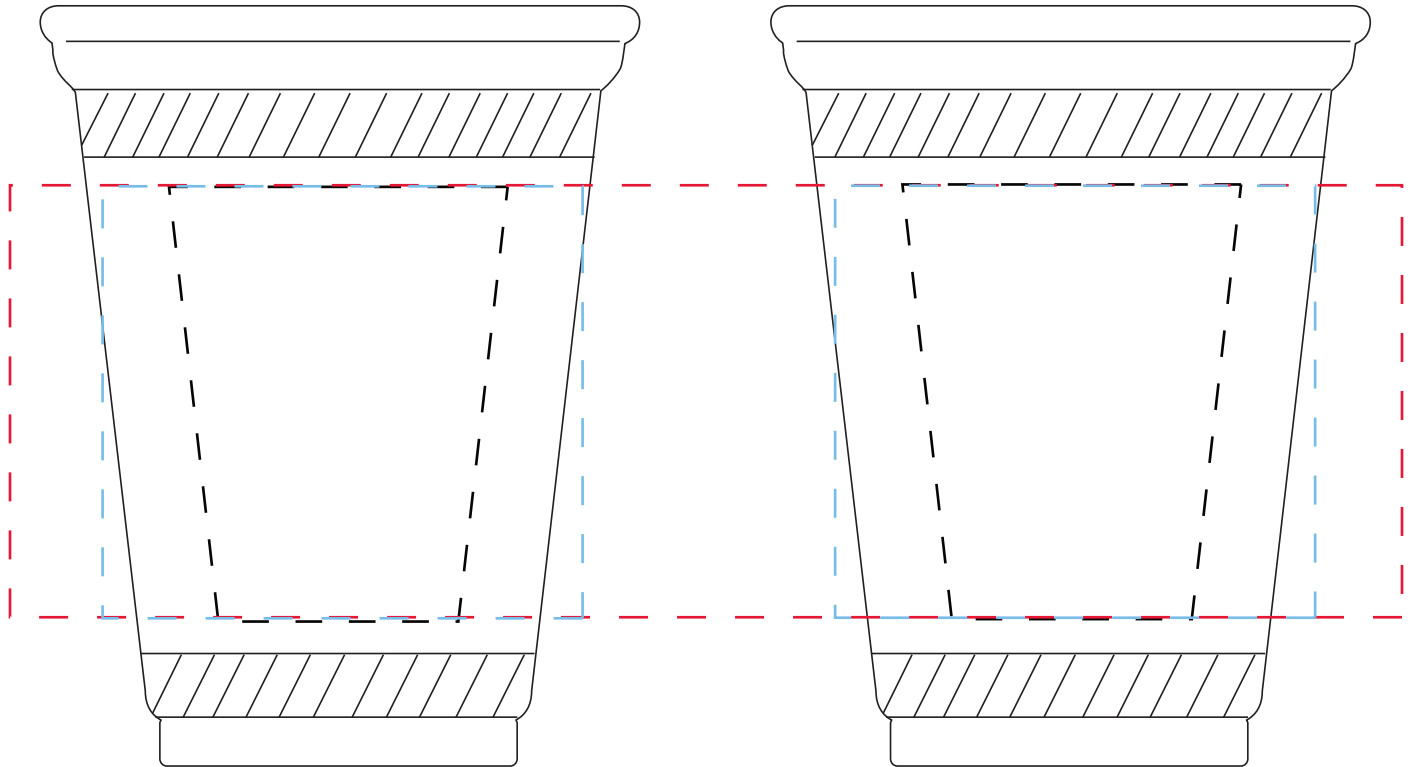

10 oz Compostable Plastic Cups

Please note: If your artwork is too large or too small, and your purchase order does not state an exact artwork size for print, the artwork will be sized for best appearance within the standard imprint areas identified below

Please note: While every effort is made to maintain quality, the nature of plastic cups is such that they may exhibit scratches from packaging or shipping. This is normal and NOT a defect.

Please list printing color below

PMS _____ PMS _____

IMAGE AREA (dotted line) = WRAP = 7.25"W x 2.25"H
1&2 sided imprint area= 2.5" W x 2.25"H
Multi color imprint area=- 1.75"W x2.25"H x 1.25"BW

IMPORTANT NOTICE:

The colors appearing on this PDF proof are not color-calibrated but represent the colors to be used on press. If there is anything wrong with the colors, do not approve this proof. Please check and double-check this proof: all colors, graphics, copy, punctuation, and spelling. It is only to be approved if all elements of your job are absolutely correct. Final correctness is your sole responsibility. Once you have approved this proof, Sudek USA Inc., will not be responsible for any omissions, oversights, or errors.