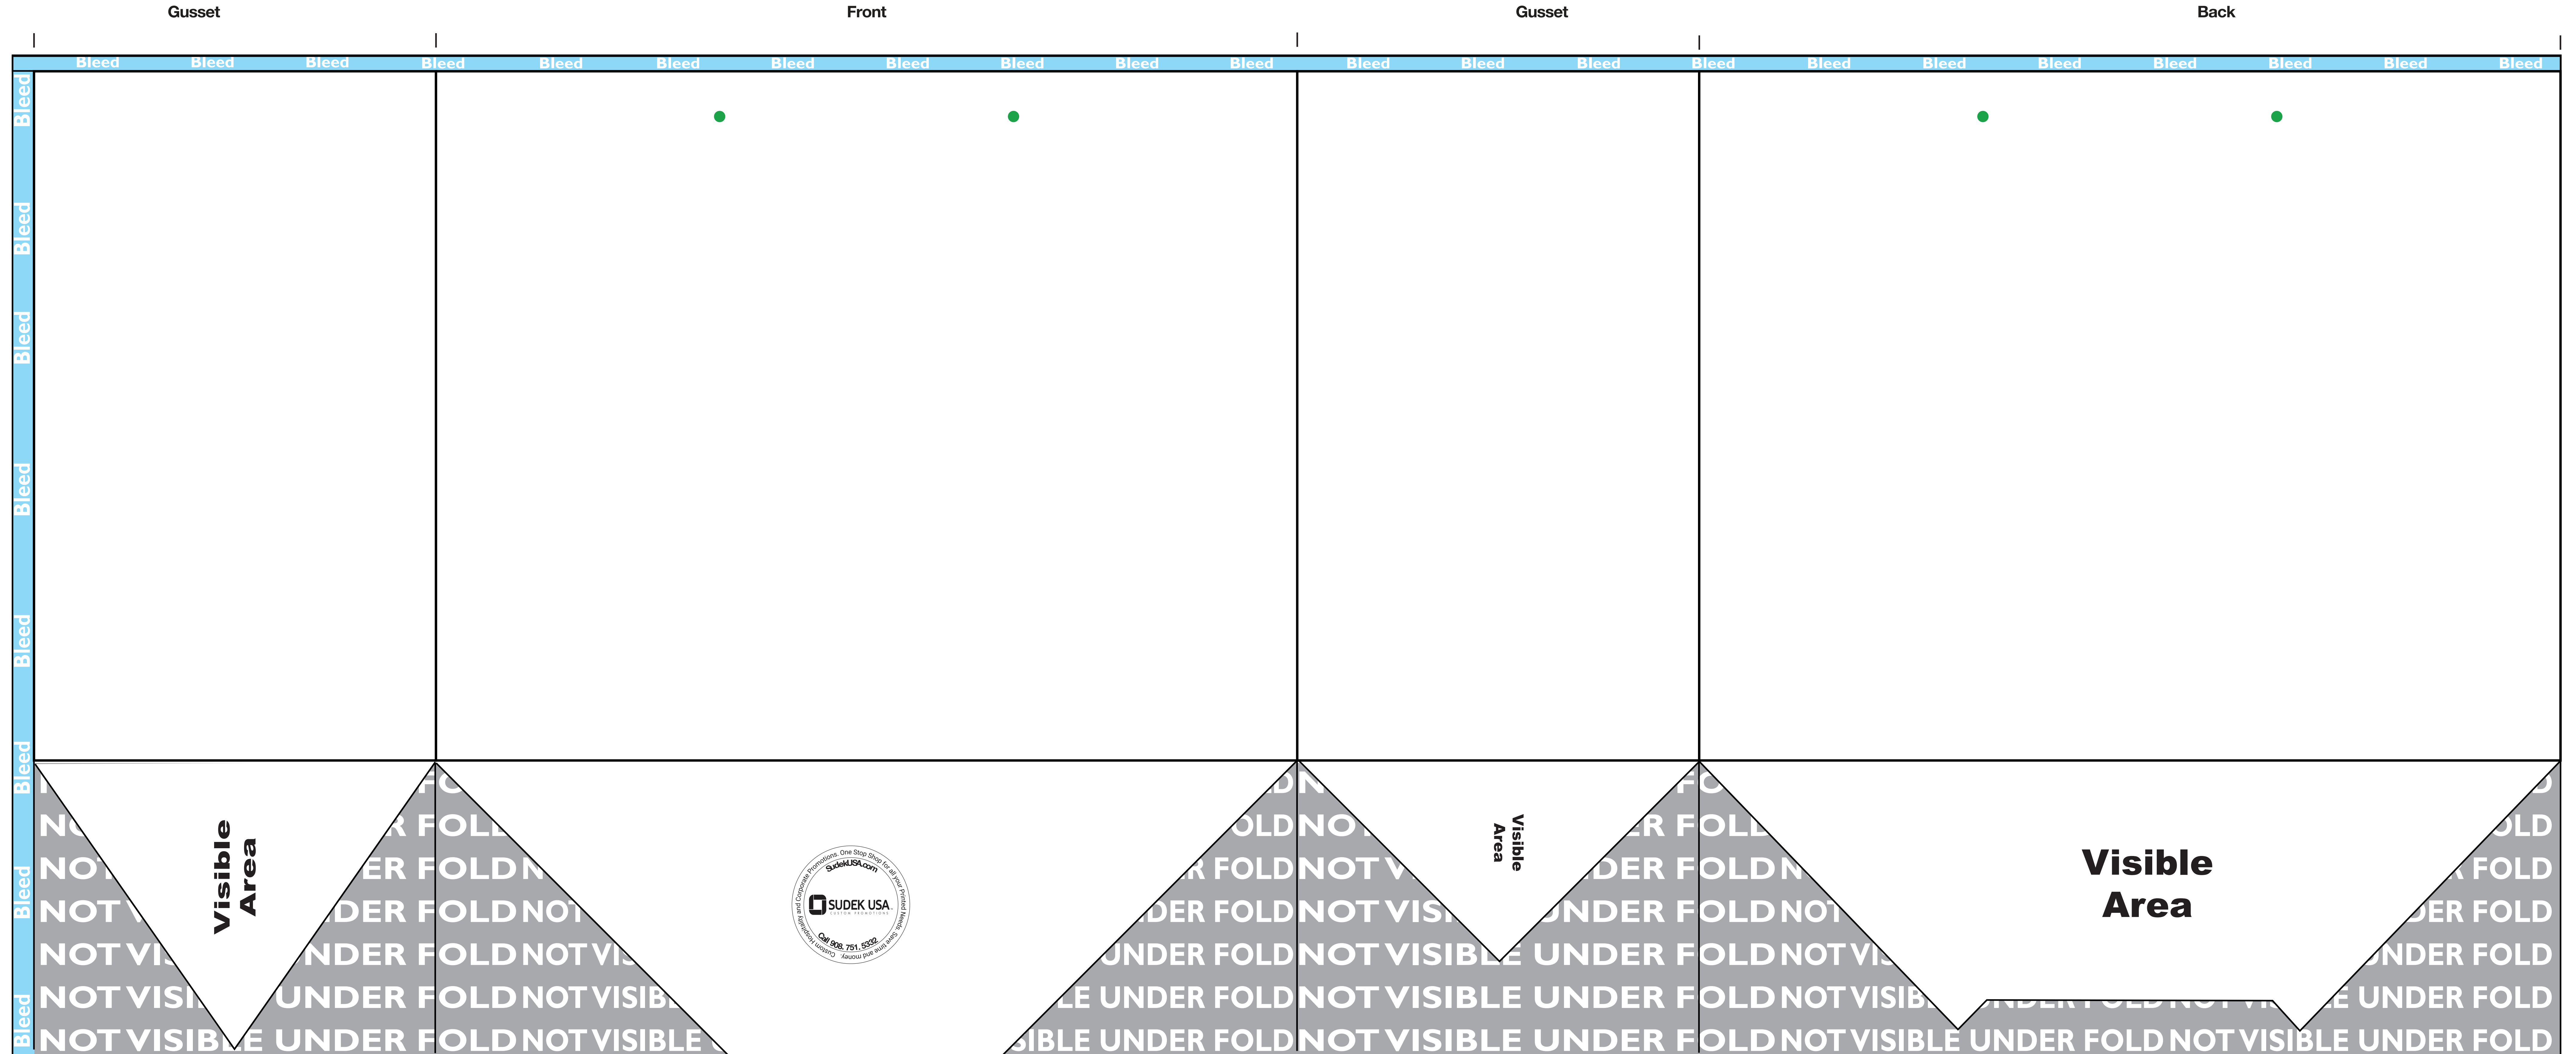

**Euro Bags with Rope Handle Size 15" x 7" x 12"**

Please specify Pantone colors below. PMS U for matte finish PMS C for glossy finish

<input type="text"/>	PMS	<input type="text"/>	PMS	<input type="text"/>	CMYK
<input type="text"/>	PMS	<input type="text"/>	PMS		

Please specify stock finish

<input type="text"/>	Matte / Dull Finish (Pantone PMS U colors)
<input type="text"/>	Glossy / Shiny Finish (Pantone PMS C colors)

Please specify handles below

<input type="text"/>	White	<input type="text"/>	Position of the holes for handles - Will not print	<input type="text"/>	Position of the holes for handles - Green will not print
<input type="text"/>	Black				

DATE:	
SIGNATURE:	
PRINT NAME:	
POSITION:	

Purchase 3 or more different logo products at the same time and receive a 5% discount, order 5 or more products and receive a 10% discount.