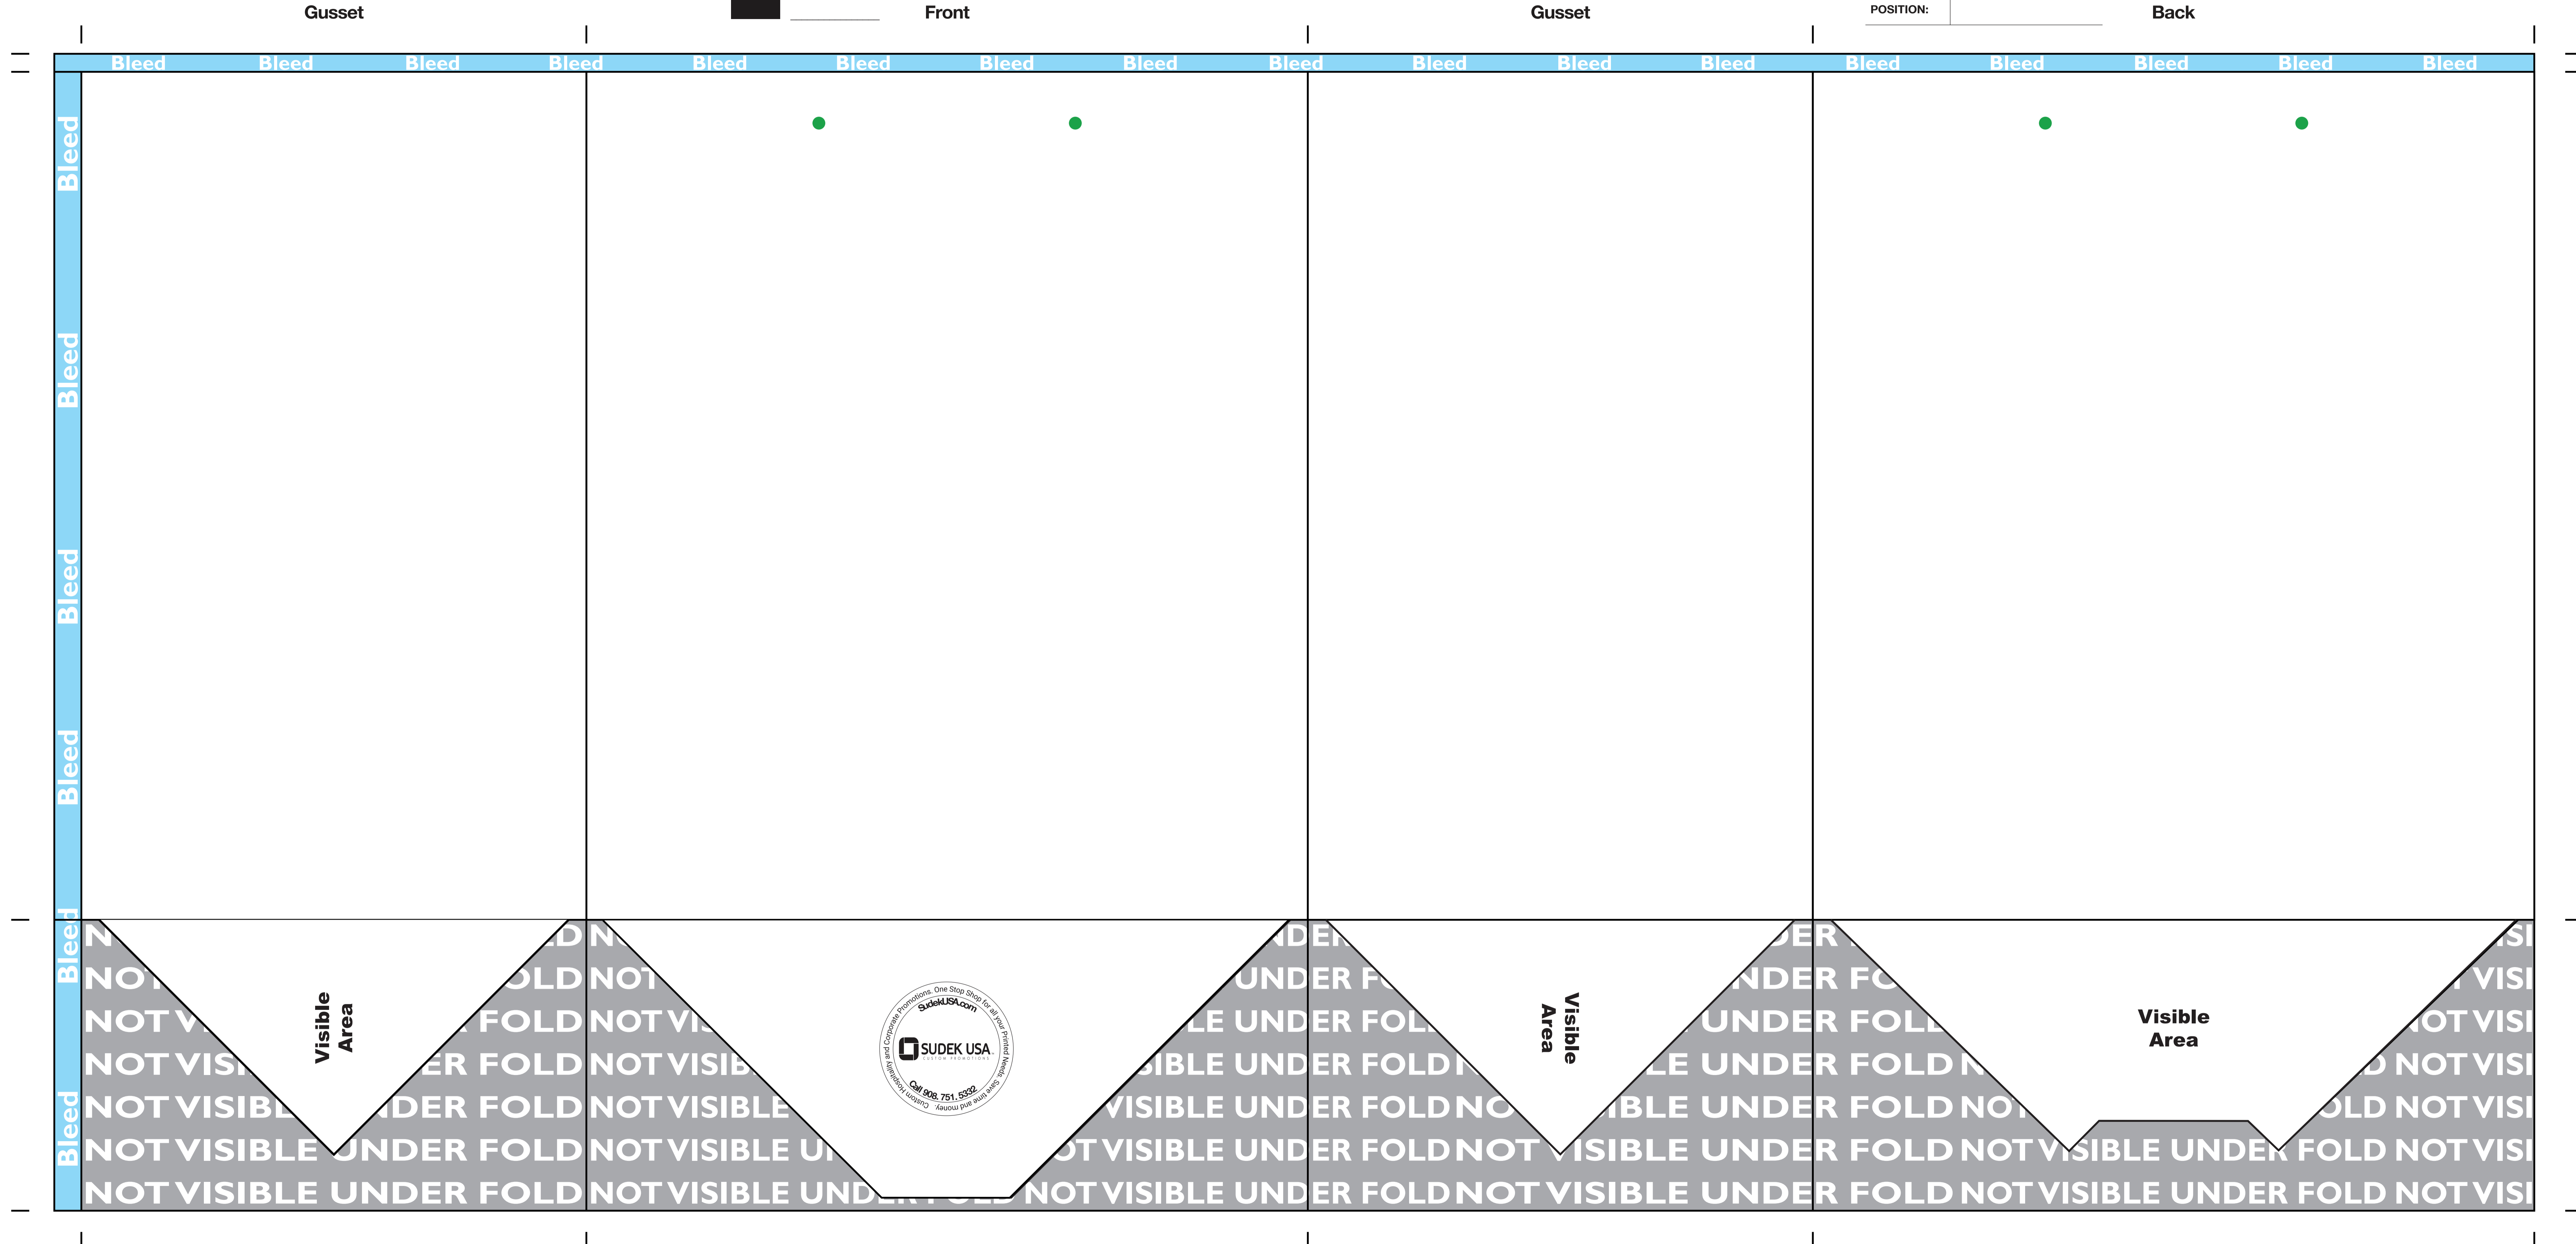

Euro Bags with Rope Handle Size 10" x 7" x 12"

Please specify Pantone colors below. PMS U for matte finish PMS C for glossy finish

PMS PMS CMYK
 PMS PMS

Please specify stock finish

Matte / Dull Finish (Pantone PMS U colors)
 Glossy / Shiny Finish (Pantone PMS C colors)

Please specify handles below

White ● Position of the holes for handles - Will not print ● Position of the holes for handles - Green will not print
 Black **Front**

IMPORTANT NOTICE:

The colors appearing on this PDF proof are not color-calibrated but represent the colors to be used on press. If there is anything wrong with these colors, do not approve this proof. Please check and double-check this proof: all colors, graphics, copy, punctuation, and spelling. It is only to be approved if all elements of your job are absolutely correct. Final correctness is your sole responsibility. Once you have approved this proof Sudek USA Inc. will not be responsible for any omissions, oversights, or errors.

DATE: _____
 SIGNATURE: _____
 PRINT NAME: _____
 POSITION: _____

Purchase 3 or more different logo products at the same time and receive a 5% discount, order 5 or more products and receive a 10% discount.